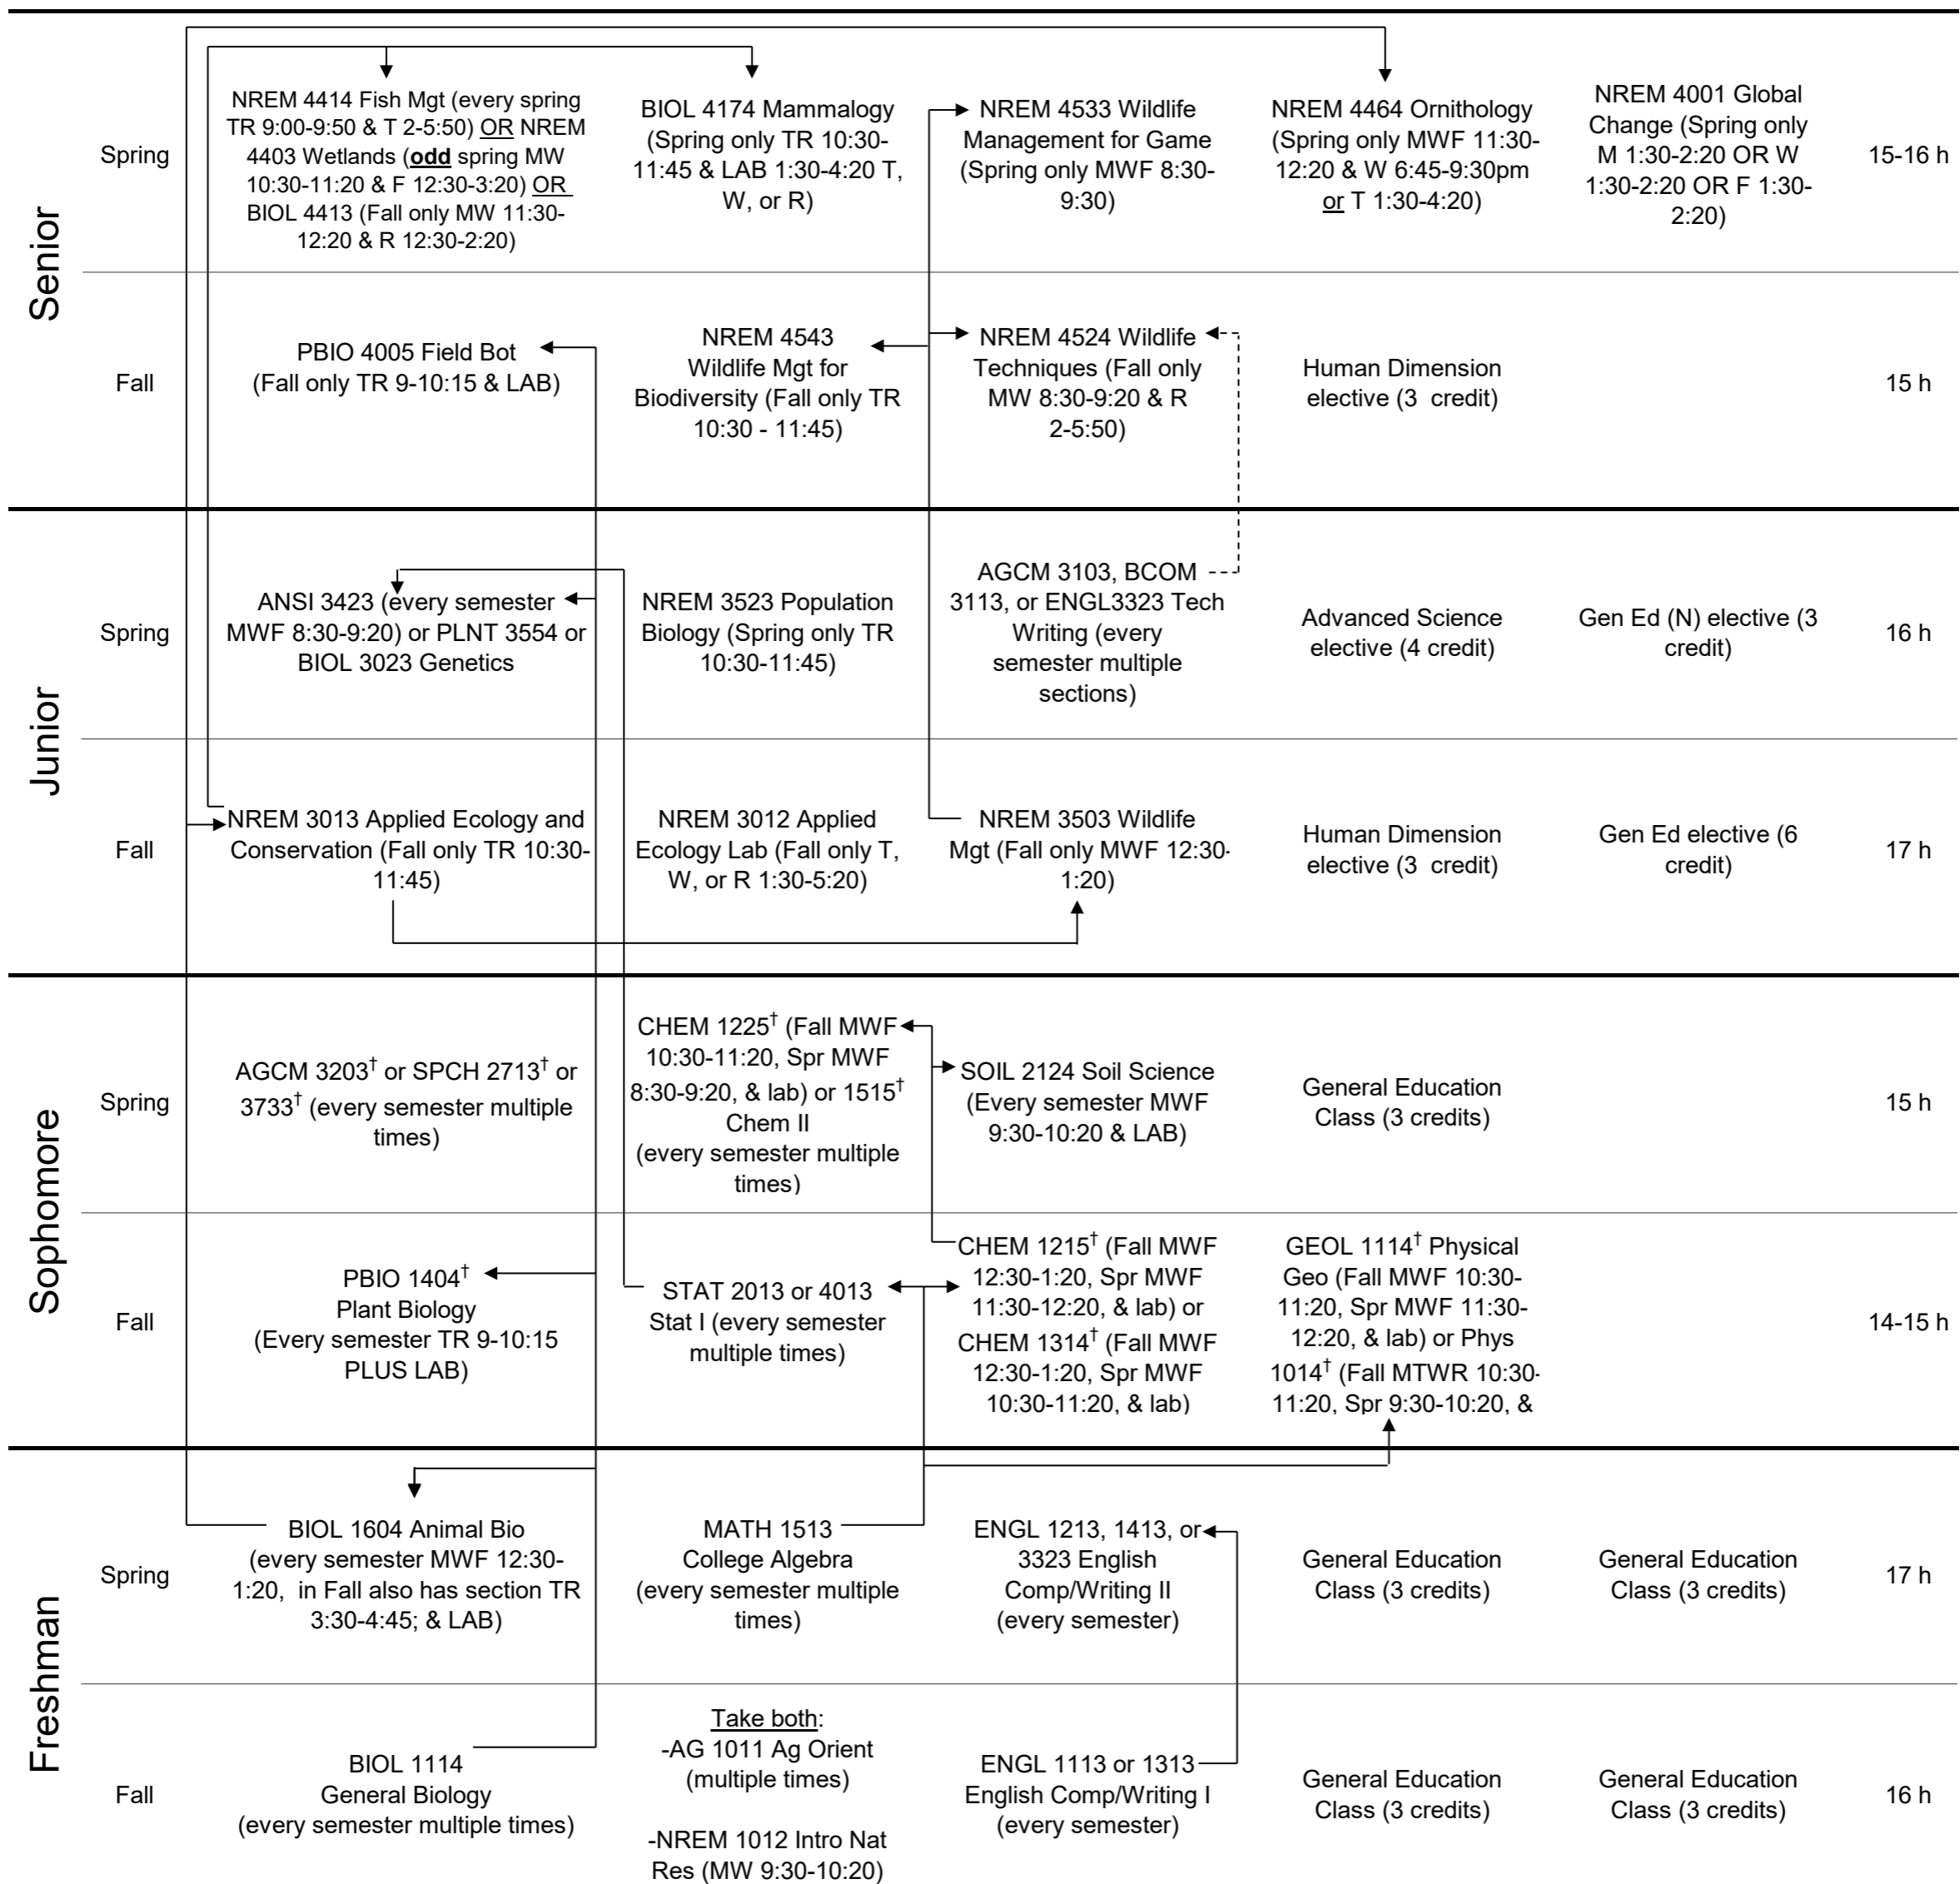

## Natural Resource Ecology & Management Degree Wildlife Option 4-Year Plan Flow Chart for 2020-21 option sheet

<sup>†</sup>Indicates a class required for the degree but also meets Gen Ed requirements. Therefore, these classes will complete all unspecified Gen Ed hours and allow students to take additional elective hours. These are accounted for by blocks with "Advanced science or gen ed elective"

- Arrows indicate pre-requisite courses (solid=required, dashed=recommended), colored cells indicate classes that are only offered only every other year.

- It is possible that the times courses are offered will change. Students should check scheduling periodically to make any needed adjustments.

-This is only one of several possible schedules. Students should use this as a starting point, but may need to make modifications to meet individual objectives.

**General Education Classes (take all =15 hr)**

AGEC 1113  
HIST 1103 OR 1483 OR 1493  
HI elective 3 hr  
HD elective 3 hr  
POLS 1113

**Human Dimensions electives (take 6 hr)**

AGEC 3503  
ENVR 4512, 4813  
GEOG 3153  
HIST 4523  
NREM 4043, 4053  
POLS 4363, 4593  
SOC 4433