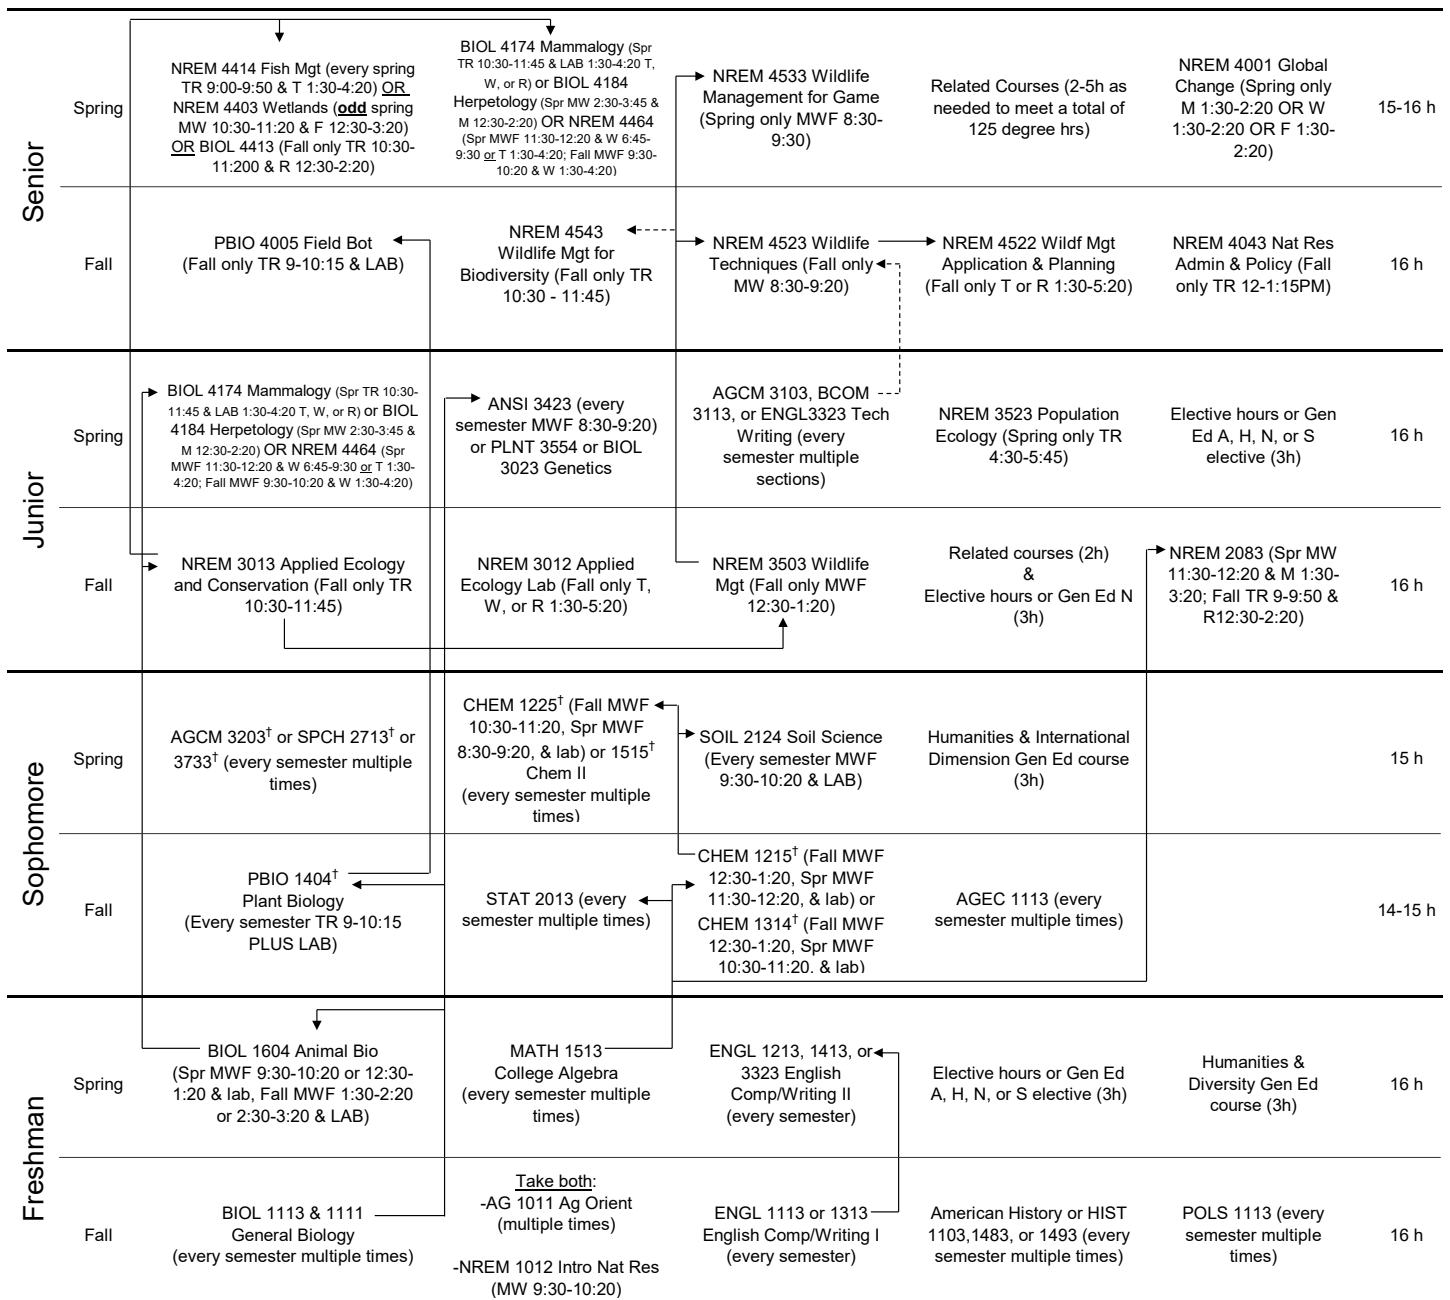

# Natural Resource Ecology & Management Degree

## Wildlife Option 4-Year Plan Flow Chart for 2023-24 option sheet

<sup>†</sup>Indicates a class required for the degree but also meets Gen Ed requirements. Therefore, these classes will complete all unspecified Gen Ed hours and allow students to take additional elective hours. These are accounted for by blocks with "Elective hours or Gen Ed..."

- Arrows indicate pre-requisite courses (solid=required, dashed=recommended), colored cells indicate classes that are only offered only every other year.

- It is possible that the times courses are offered will change. Students should check scheduling periodically to make any needed adjustments.

### Related Courses:

Select one of the following

- AGEC 3503, 3723
- ENVR 4512
- GEOG 3153
- HIST 4523
- NREM 3502, 4053
- POLS 4363, 4593
- SOC 4433

Select 5 hr of the following

- ANSI 3543, 3653
- BIOL 3153, 3513, 4113, 4133, 4413
- ENTO 2993
- GEOG 4203, 4263, 4333, 4343
- NREM 2134, 3063, 3091, 3101, 3111, 3143, 3153, 3224, 3502, 3613, 4023, 4033, 4053, 4093, 4403, 4414, 4424, 4443, 4452, 4453, 4613, 4783, 4793, 4960, 4980, 4990