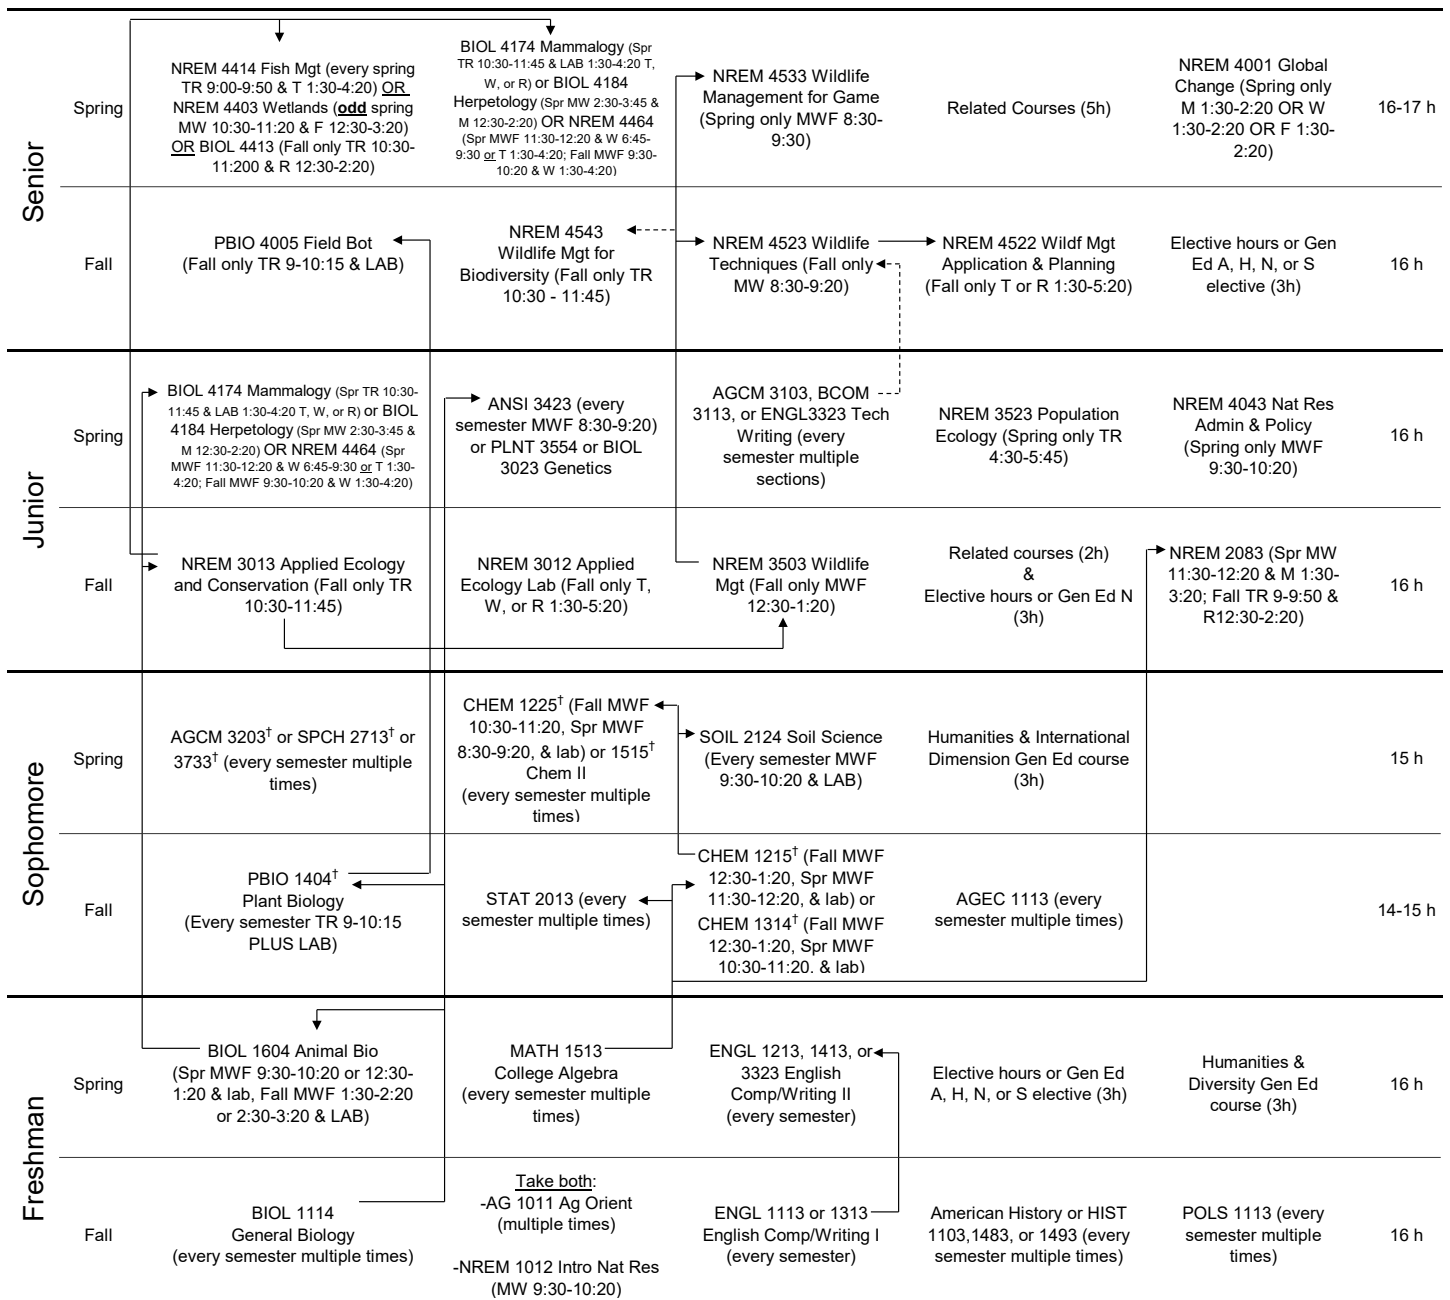

# Natural Resource Ecology & Management Degree

## Wildlife Option 4-Year Plan Flow Chart for 2022-23 option sheet

<sup>†</sup>Indicates a class required for the degree but also meets Gen Ed requirements. Therefore, these classes will complete all unspecified Gen Ed hours and allow students to take additional elective hours. These are accounted for by blocks with "Elective hours or Gen Ed..."

- Arrows indicate pre-requisite courses (solid=required, dashed=recommended), colored cells indicate classes that are only offered only every other year.

- It is possible that the times courses are offered will change. Students should check scheduling periodically to make any needed adjustments.

### Related Courses:

Select one of the following

AGEC 3503  
ENVR 4512  
GEOG 3153  
HIST 4523  
NREM 3502, 4053  
POLS 4363, 4593  
SOC 4433

Select 5 hr of the following

ANSI 3543, 3653  
BIOL 3153, 3513, 4113, 4133, 4413  
ENTO 2993  
GEOG 4203, 4343  
NREM 2134, 3091, 3101, 3111, 3143, 3153, 3224, 3502, 3613, 4023, 4033, 4053, 4093, 4403, 4414, 4424, 4443, 4452, 4453, 4613, 4783, 4793, 4960, 4980, 4990