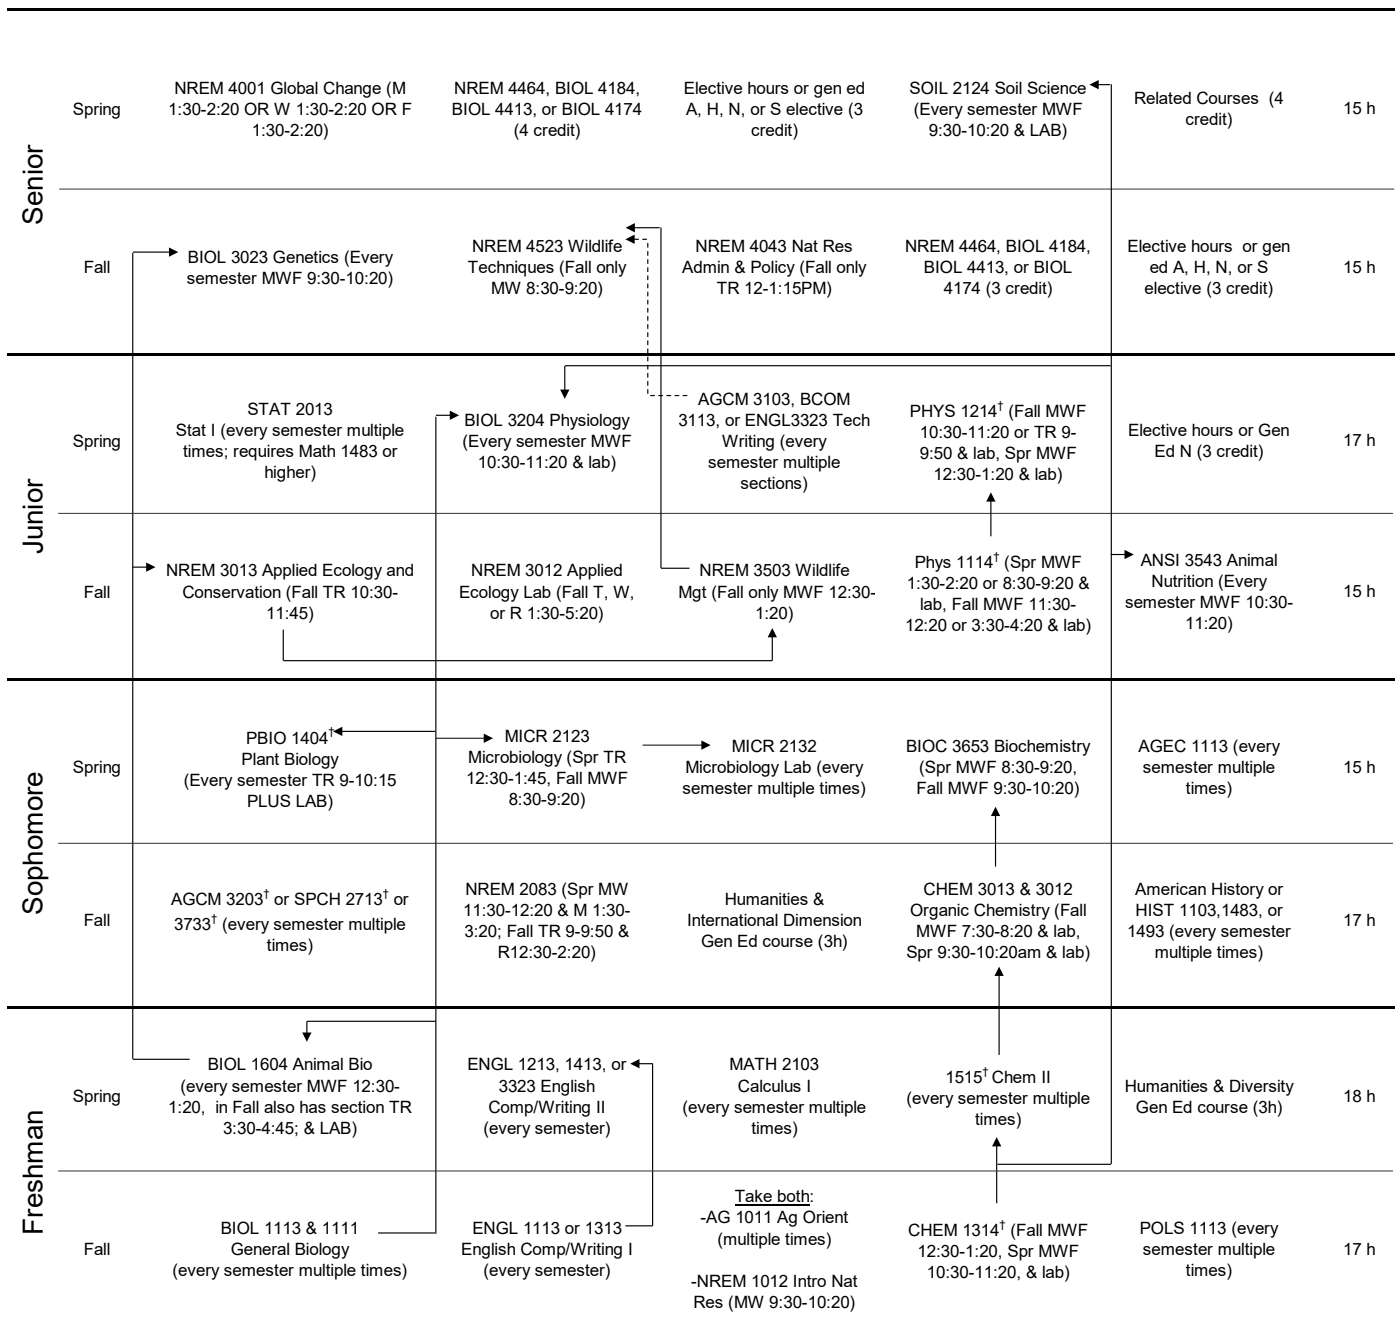

## Natural Resource Ecology & Management Degree

### Wildlife Pre-Vet Option 4-Year Plan Flow Chart for 2022-23 option sheet

<sup>†</sup>Indicates a class required for the degree but also meets Gen Ed requirements. Therefore, these classes will complete all unspecified Gen Ed hours and allow students to take additional elective hours. These are accounted for by blocks with "Elective hours or Gen Ed..."

- Arrows indicate pre-requisite courses (solid=required, dashed=recommended), colored cells indicate classes that are only offered only every other year.

- It is possible that the times courses are offered will change. Students should check scheduling periodically to make any needed adjustments.