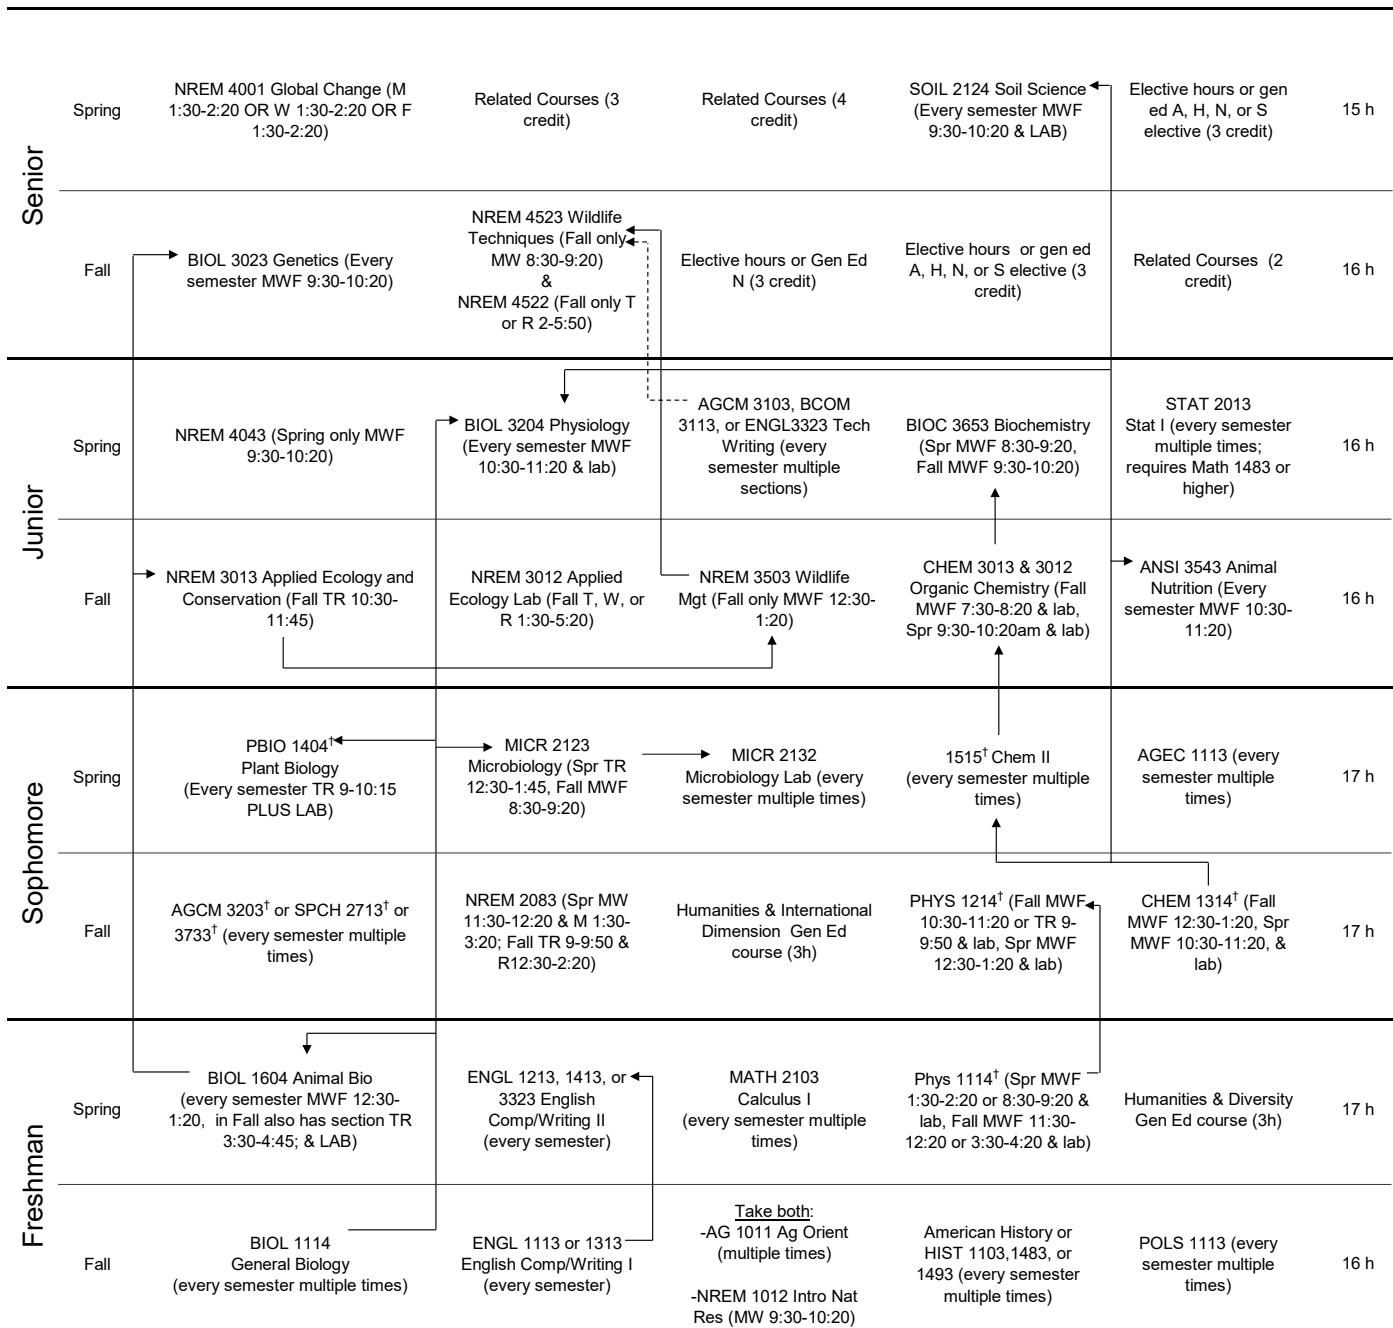

## Natural Resource Ecology & Management Degree

### Wildlife Pre-Vet Option 4-Year Plan Flow Chart for 2021-22 option sheet

<sup>†</sup>Indicates a class required for the degree but also meets Gen Ed requirements. Therefore, these classes will complete all unspecified Gen Ed hours and allow students to take additional elective hours. These are accounted for by blocks with "Elective hours or Gen Ed..."

- Arrows indicate pre-requisite courses (solid=required, dashed=recommended), colored cells indicate classes that are only offered every other year.

- It is possible that the times courses are offered will change. Students should check scheduling periodically to make any needed adjustments.

#### Advanced Science electives (take 2 hr & 6h additional if choose not to take 6h gen ed)

AG 3010  
ANSI 1124, 3443, 3523, 3653, 3753  
BIOC 3713\*, 3723, 3813 (\* 3713 can be used in place of 3653 in flow chart if 3723 is also taken)  
BIOL 3114, 3153, 3163, 3513, 4104, 4113, 4215, 4223, 4273, 4283, 4293, 4303, 4363  
ENTO 2993, 3003, 4854  
GEOG 4343  
MICR 3033, 3143, 4123  
NREM 3101, 3111, 3153, 3224, 3502, 3613, 4023, 4033, 4093, 4403, 4414, 4424, 4452, 4453, 4464, 4533, 4543, 4613, 4783, 4793, 4960, 4980, 4990  
PBIO 4005  
PLNT 1213