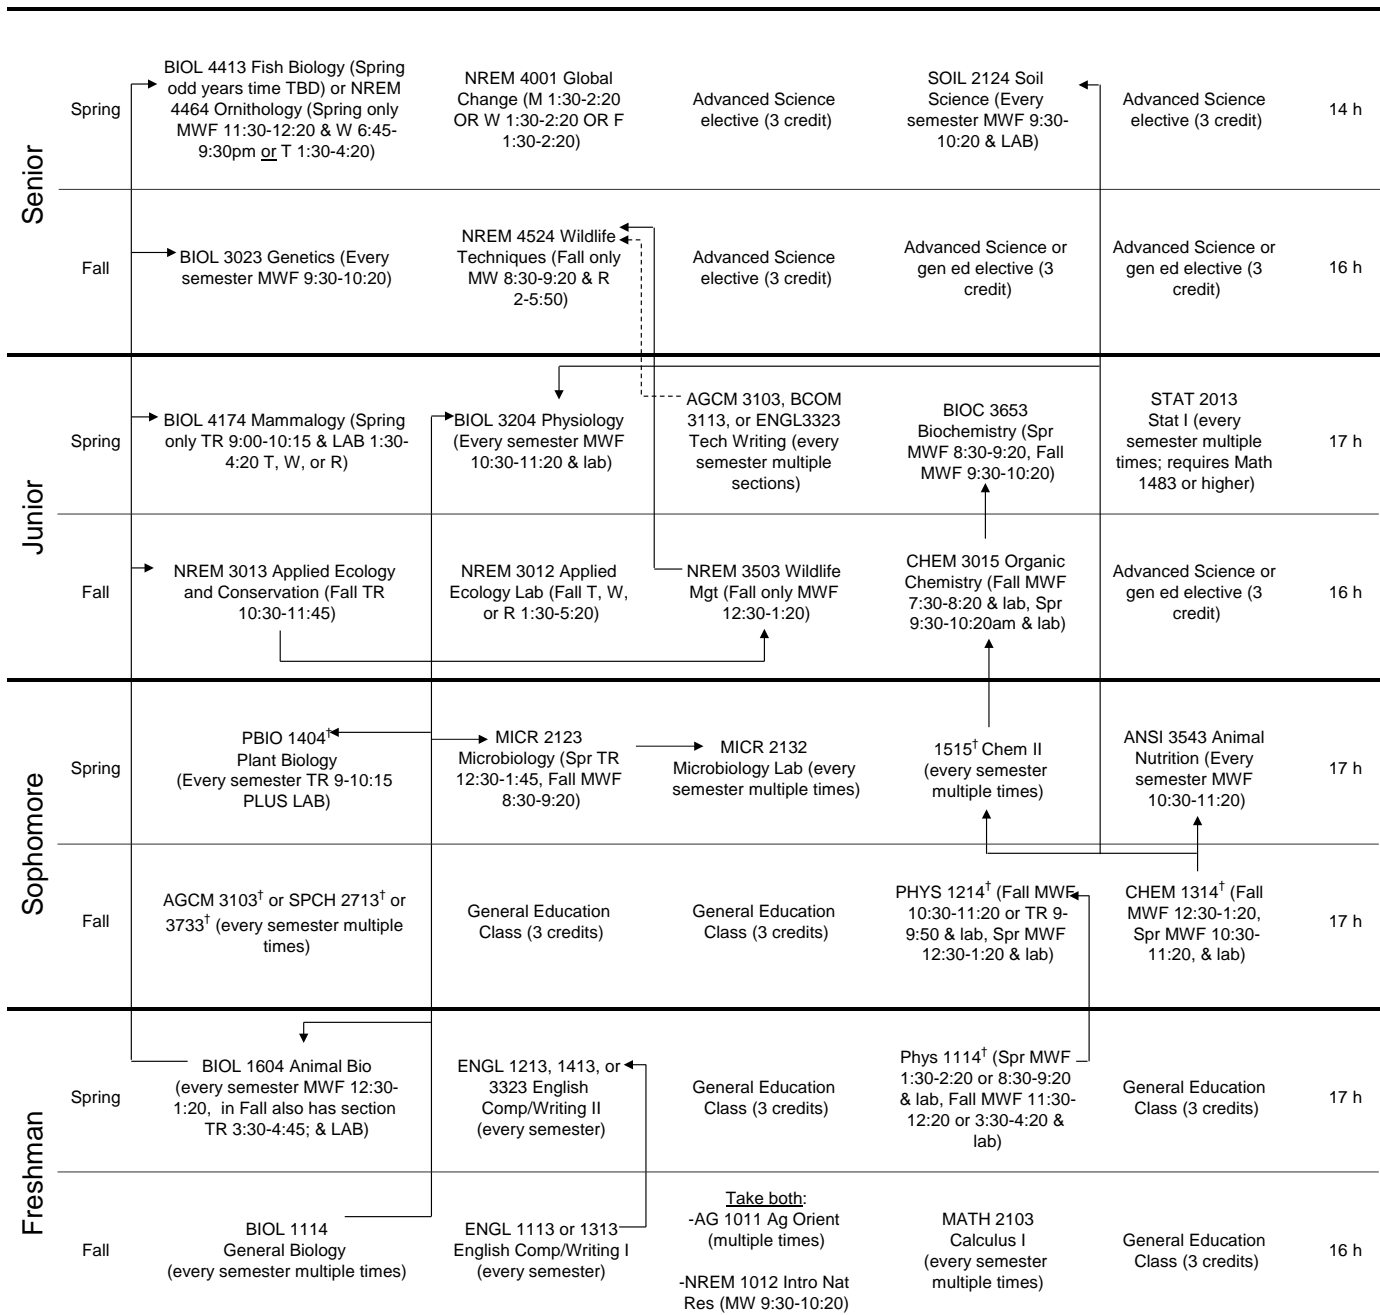

Natural Resource Ecology & Management Degree

Wildlife Pre-Vet Option 4-Year Plan Flow Chart for 2018-19 option sheet

[†]Indicates a class required for the degree but also meets Gen Ed requirements. Therefore, these classes will complete all unspecified Gen Ed hours and allow students to take additional elective hours. These are accounted for by blocks with "Advanced science or gen ed elective"

- Arrows indicate pre-requisite courses (solid=required, dashed=recommended), colored cells indicate classes that are only offered only every other year.

- It is possible that the times courses are offered will change. Students should check scheduling periodically to make any needed adjustments.

-This is only one of several possible schedules. Students should use this as a starting point, but may need to make modifications to meet individual objectives.

General Education Classes (take all)

AGEC 1113
HIST 1103
HI elective 3 hr
HD elective 3 hr
POLS 1113

Advanced Science electives (take 9 hr)

AG 3010
ANSI 1124, 3443, 3523, 3653, 3753
BIOC 3713*, 3723, 3813 (* 3713 can be used in place of 3653 in flow chart if 3723 is also taken)
PBIO 3005
ENTO 2993, 3003, 4854
GEOG 4343
MICR 3033, 3143, 4123, 4134
NREM 3083, 3101, 3111, 3224, 3343, 3502, 3513, 3613, 3713, 4023, 4033, 4043, 4093, 4403, 4414, 4424, 4452, 4453, 4464, 4473, 4533, 4543, 4613, 4783, 4793, 4960, 4980, 4990
PLNT 1213
BIOL 3114, 3153, 3163, 4104, 4113, 4215, 4223, 4273, 4283, 4293, 4303, 4533