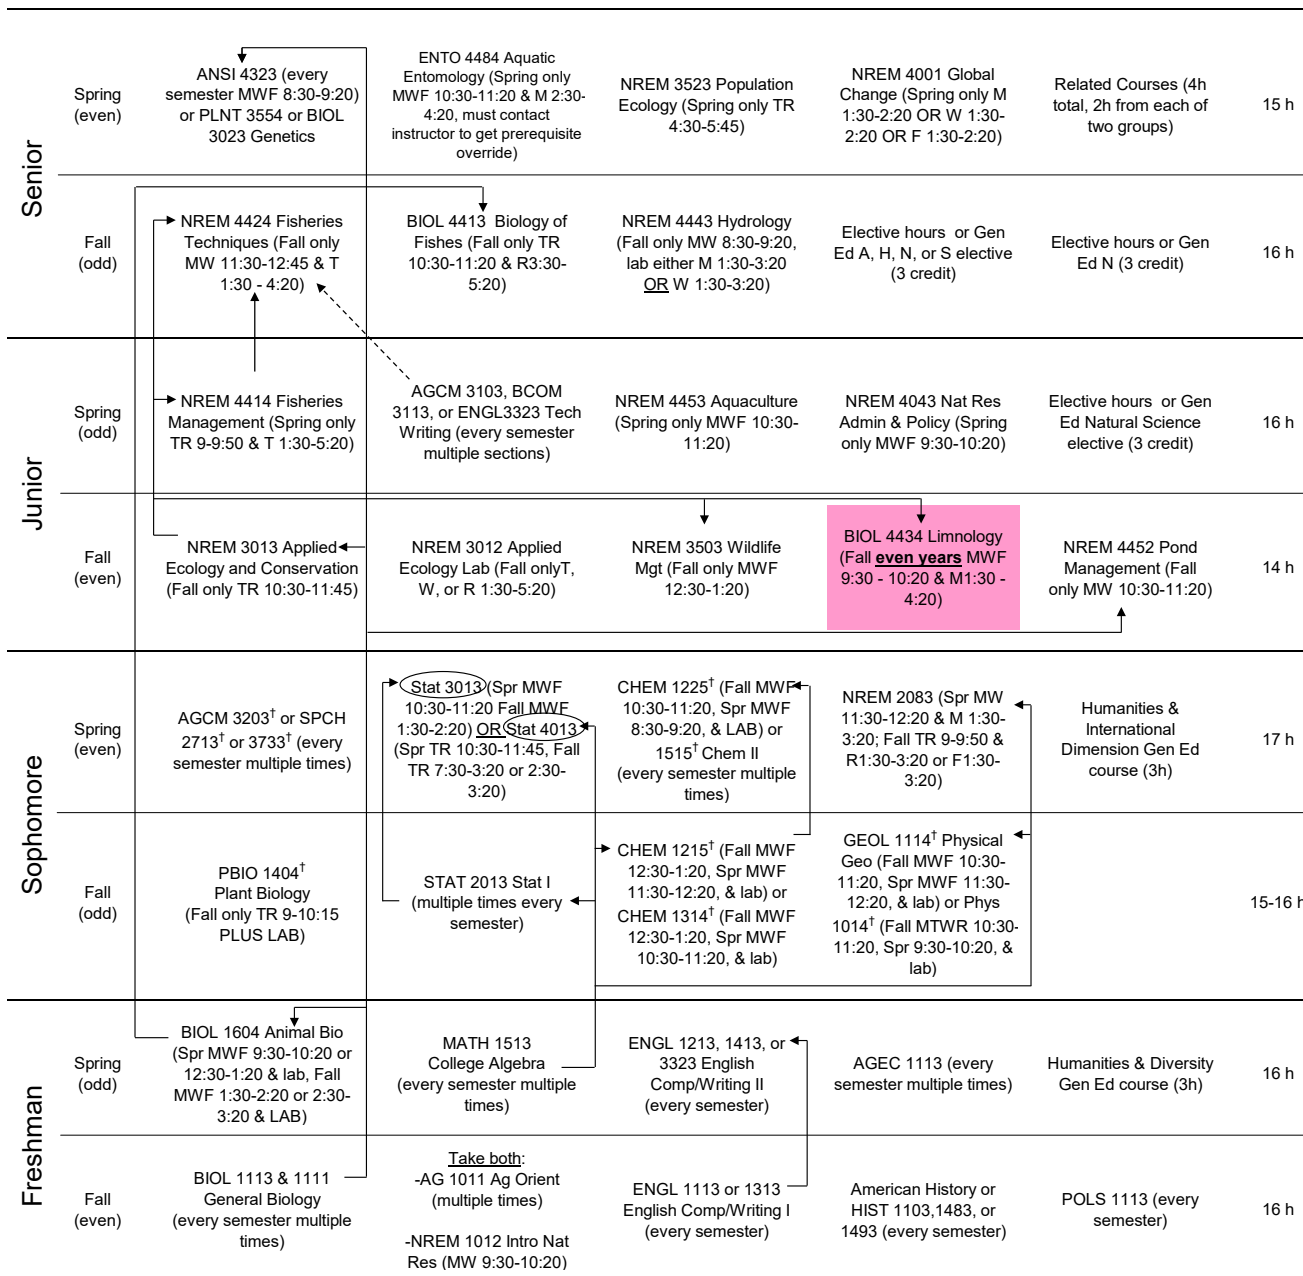

Natural Resource Ecology & Management Degree

Fisheries Option 4-year plan Flow Chart for 2022-23 option sheet

[†]Indicates a class required for the degree but also meets Gen Ed requirements. Therefore, these classes will complete all unspecified Gen Ed hours and allow students to take additional elective hours. These are accounted for by blocks with "Elective hours or Gen Ed..."

- Arrows indicate pre-requisite courses (solid=required, dashed=recommended), colored cells indicate courses that are only offered only every other year.

- It is possible that the times courses are offered will change. Students should check scheduling periodically to make any needed adjustments.

-This is only one of several possible schedules. Students should use this as a starting point, but may need to make modifications to meet individual objectives.

Related Courses:

Select one of the following

AGEC 3503
ENVR 4512
GEOG 3153
HIST 4523
NREM 3502, 4053
POLS 4363, 4593
SOC 4433

Select 2 hr of the following

ANSI 3543
BIOL 3114, 3153, 3513, 4113, 4133, 4174, 4273, 4303, 4363
GEOG 4343
NREM 3091, 3101, 3111, 3143, 3224, 3502, 3613, 4023, 4033, 4053, 4093, 4403, 4522, 4523, 4533, 4543, 4960, 4980, 4990
PBIO 4005