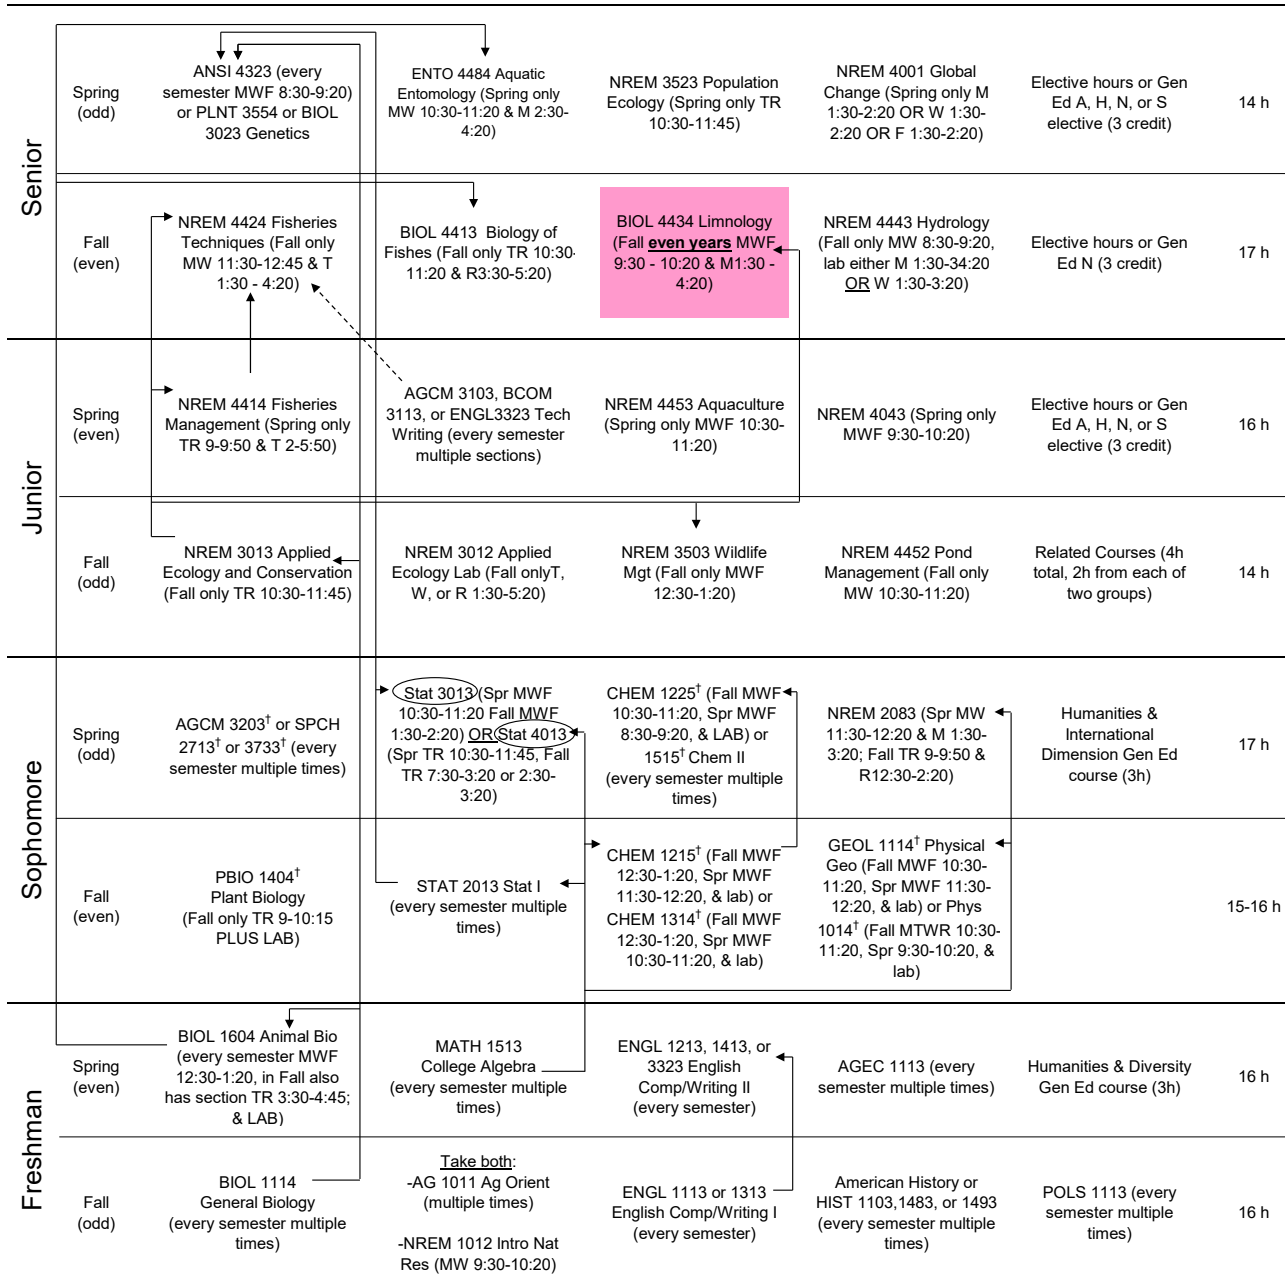

Natural Resource Ecology & Management Degree

Fisheries Option 4-year plan Flow Chart for 2021-22 option sheet

[†]Indicates a class required for the degree but also meets Gen Ed requirements. Therefore, these classes will complete all unspecified Gen Ed hours and allow students to take additional elective hours. These are accounted for by blocks with "Elective hours or Gen Ed..."

- Arrows indicate pre-requisite courses (solid=required, dashed=recommended), colored cells indicate classes that are only offered only every other year.

- It is possible that the times courses are offered will change. Students should check scheduling periodically to make any needed adjustments.

-This is only one of several possible schedules. Students should use this as a starting point, but may need to make modifications to meet individual objectives.

Related Courses:

Select one of the following

AGEC 3503
ENVR 4512
GEOG 3153
HIST 4523
NREM 3502, 4053
POLS 4363, 4593
SOC 4433

Select 2 hr of the following

ANSI 3543
BIOL 3114, 3153, 3513, 4113, 4133, 4174, 4303, 4363
GEOG 4343
NREM 3091, 3101, 3111, 3143, 3224, 3502, 3613, 4023, 4033, 4053, 4093, 4403, 4522, 4523, 4533, 4543, 4960, 4980, 4990
PBIO 4005